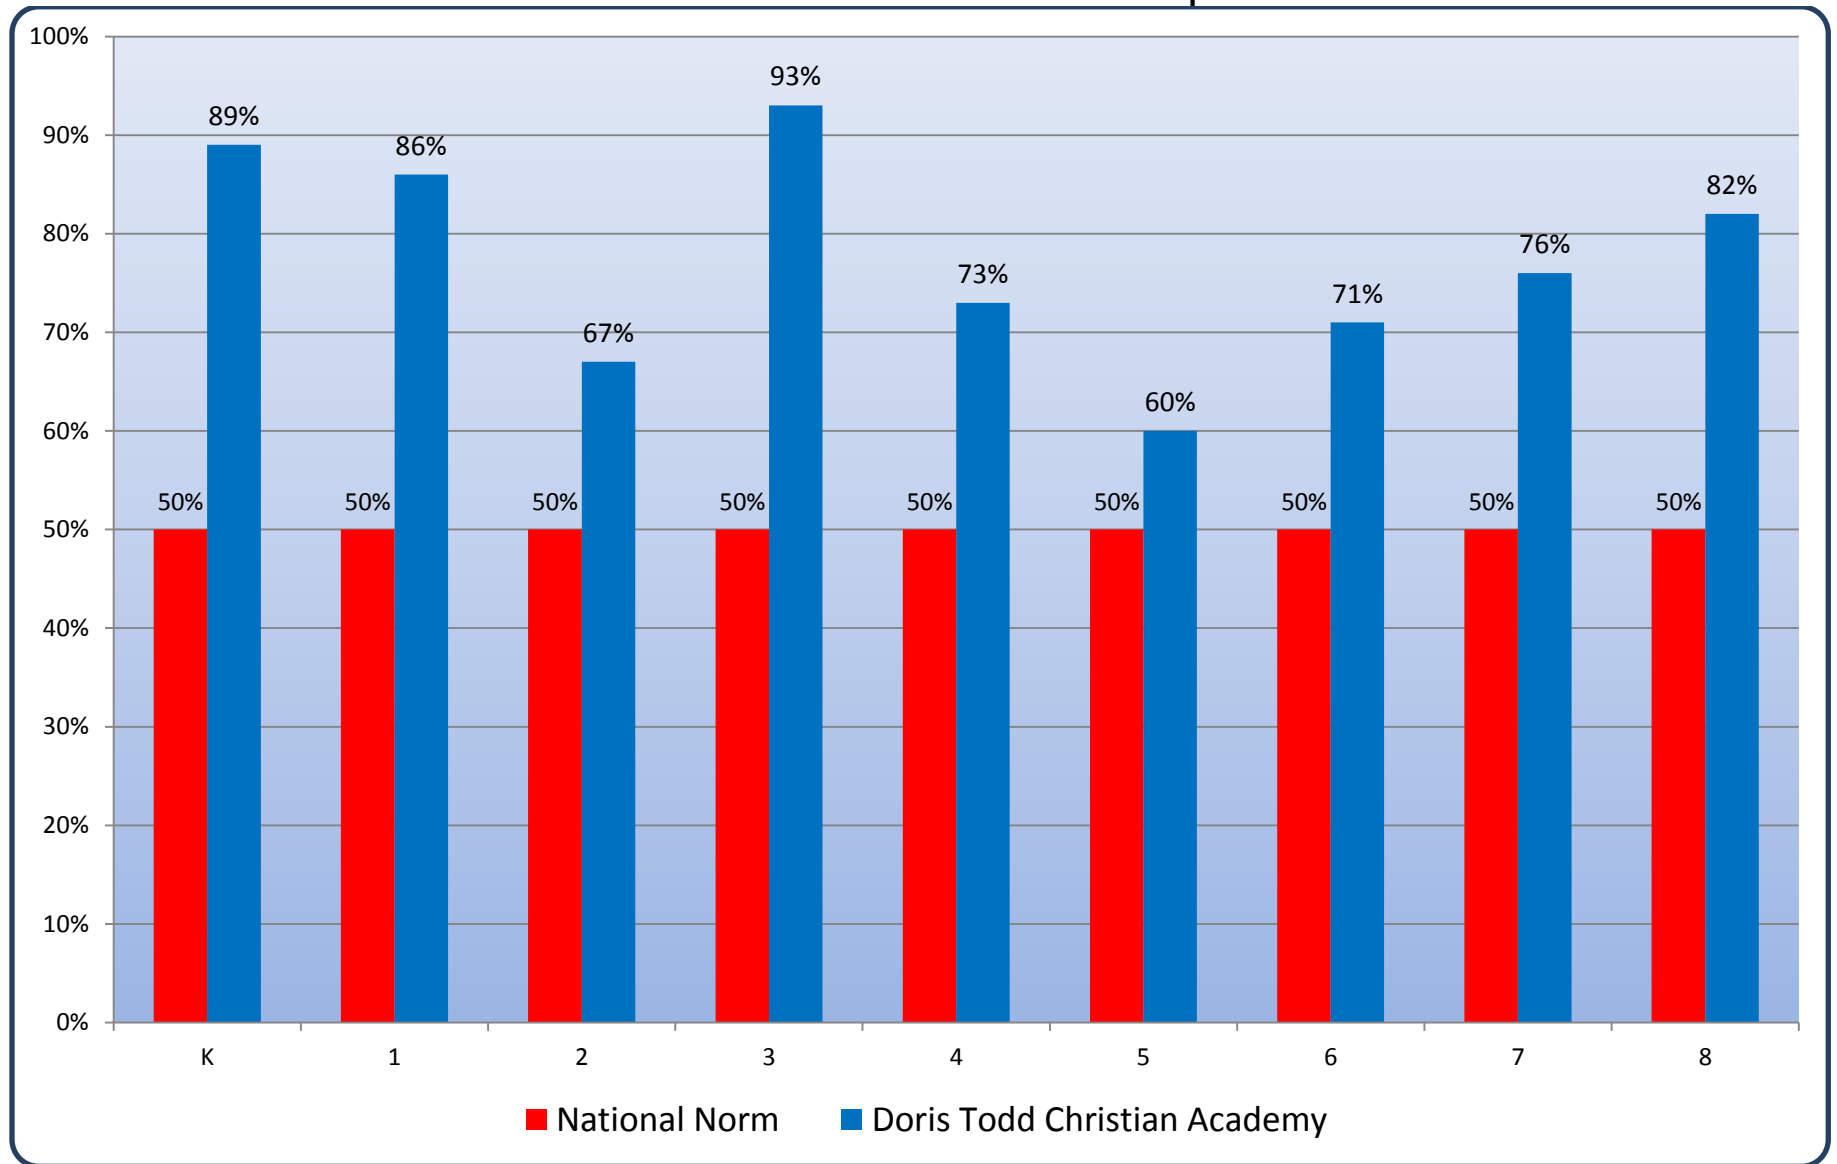

DORIS TODD CHRISTIAN ACADEMY

TerraNova Achievement Test -- April 2017

Total Test Average – Percentiles